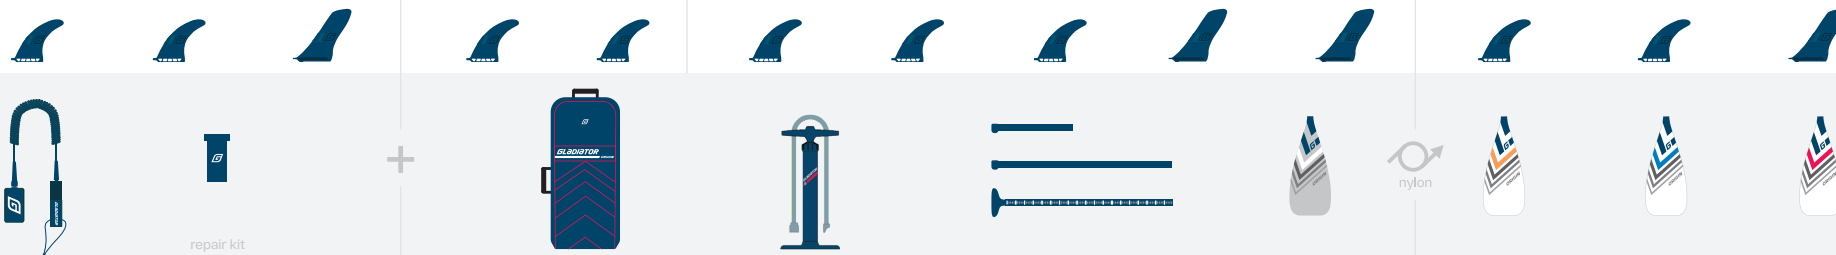

Package bundle