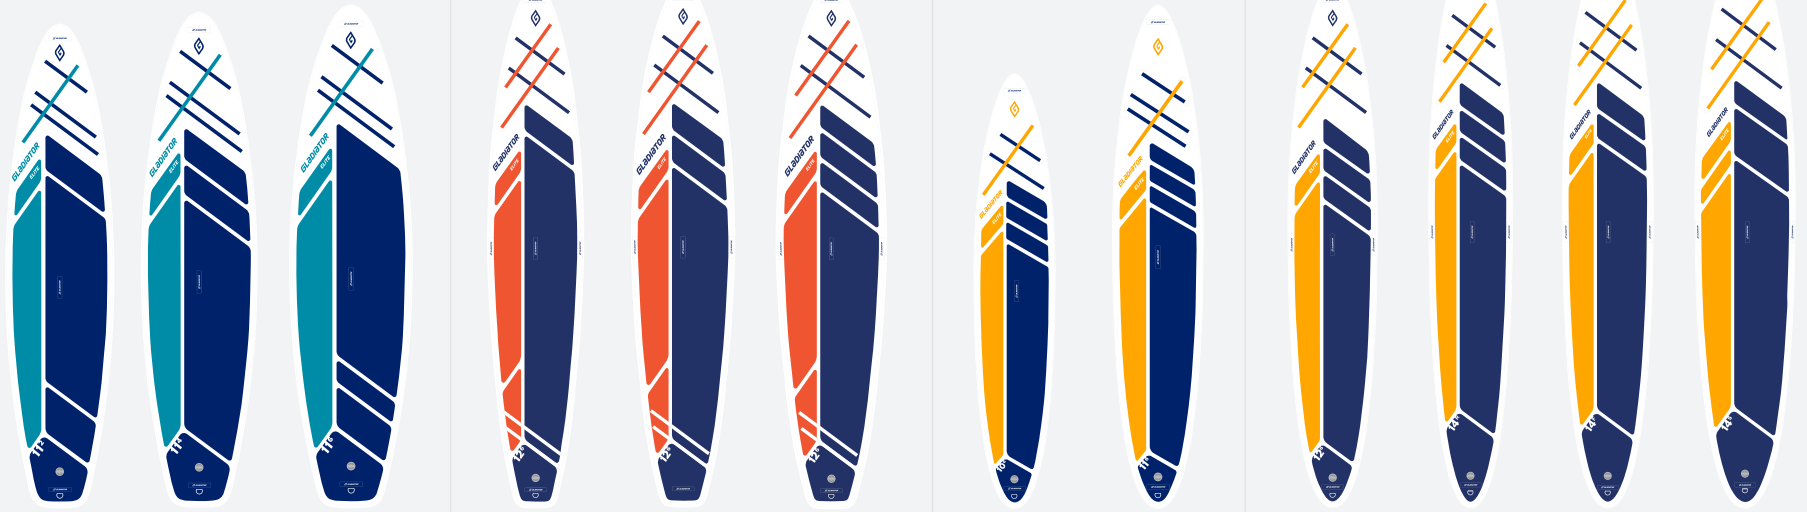

Package bundle

repair kit

nylon + carbon

Board

Material:  
Double Layer MSL  
Fusion

Pressure:  
26 PSI

Warranty:  
3 years

Model	11'2	11'4	11'6	12'6 LT	12'6 S	12'6 T	10'6 R-KD	11'6 R-KD	12'6 R	14 R	14 F	14 S
Length, ft/cm	11,2/341	11,4/347	11,6/335	12,6/384	12,6/384	12,6/384	10,6/323	10,6/335	12,6/384	14/427	14/427	14/427
Width, inch/cm	30/76	32/81	34/86	28/71	30/76	32/81	24/61	25/63,5	26/66	25/63,5	28/71	30/76
Thickness, inch/cm	4,75/12	6/15	6/15	4,75/12	6/15	6/15	4,75/12	4,75/12	6/15	6/15	6/15	6/15
Board weight, kg	10	10	10	10	8	9	8,5	10		10	11	12
Volume, litres	280	300	330	330	330	350	160	190		340	350	360
Carrying capacity, kg (max)	160	180	200	180	200	220	150	150		200	210	220